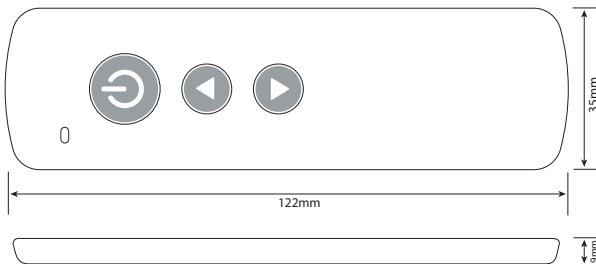

Mechanical

PowerLed
Orion House
Calleva Park
Aldermaston
Berkshire
RG7 8SN

Contact:
Tel: 0118 9703856
enquiries@powerled.uk.com
www.powerled.uk.com