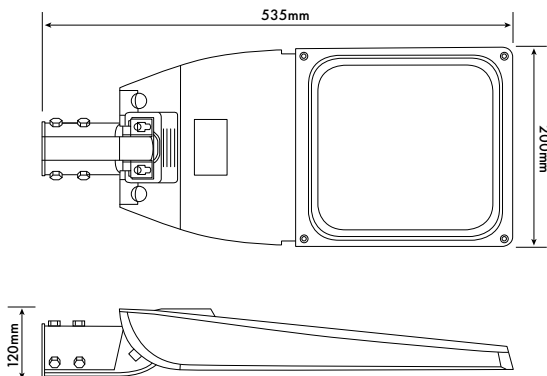

STREET & PATHFINDER

High Lumen LED Street & Path Lights

Mechanical Diagrams

PATHFINDER40 & PATHFINDER60