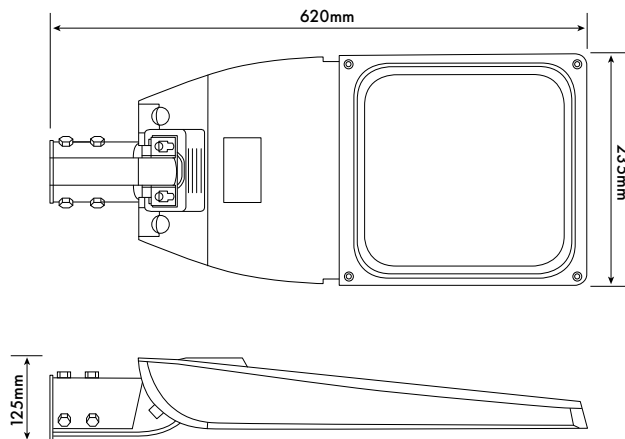

PATHFINDER80 & STREET100