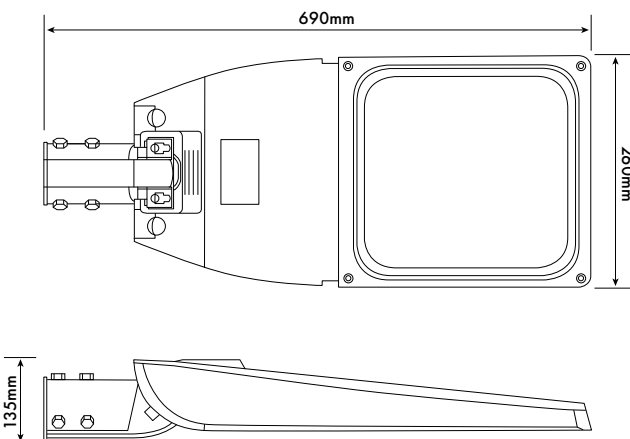

STREET120 & STREET150

PowerLed
Orion House
Calleva Park
Aldermaston
Berkshire
RG7 8SN

Contact:
Tel: 0118 9703856
enquiries@powerled.uk.com
www.powerled.uk.com