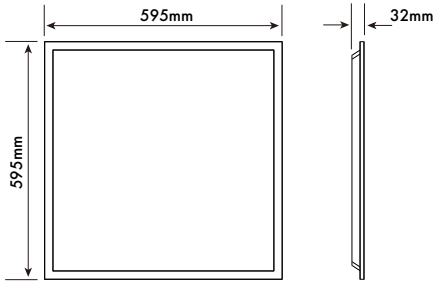

PLD Back-lit LED Light Tile

Mechanical Diagram

PLD6060