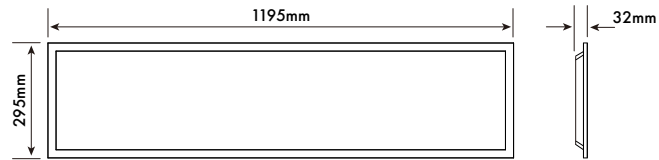

PLD Back-lit LED Light Tile

Mechanical Diagram

PLD30120

PLD back-lit tile features

PowerLed
Orion House
Calleva Park
Aldermaston
Berkshire
RG7 8SN

Contact:
Tel: 0118 9703856
enquiries@powerled.uk.com
www.powerled.uk.com