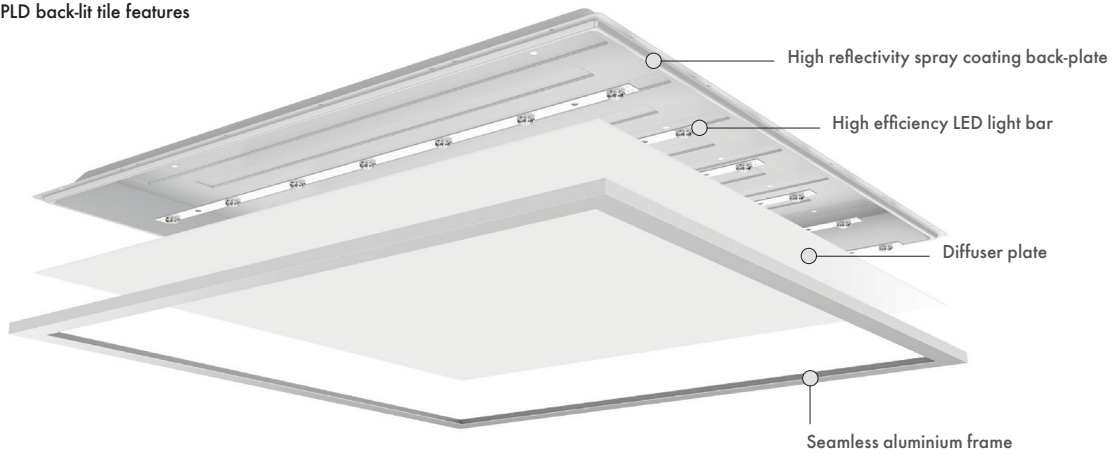

PLD back-lit tile features

PowerLed
Orion House
Calleva Park
Aldermaston
Berkshire
RG7 8SN

Contact:
Tel: 0118 9703856
enquiries@powerled.uk.com
www.powerled.uk.com