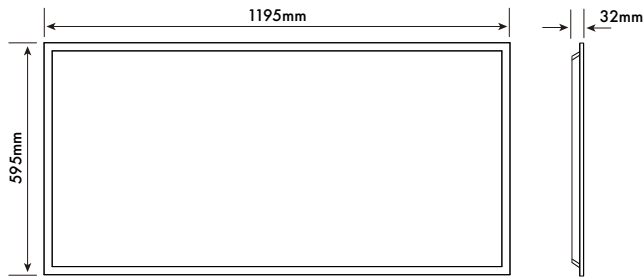

PLD Back-lit LED Light Tile

Mechanical Diagram

PLD60120

PLD back-lit tile features

PowerLed
Orion House
Calleva Park
Aldermaston
Berkshire
RG7 8SN

Contact:
Tel: 0118 9703856
enquiries@powerled.uk.com
www.powerled.uk.com