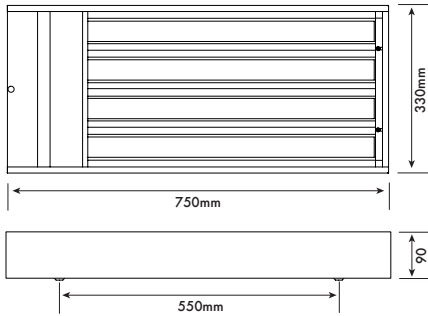

LOWBAY SPECIFICATION

Model Number	LOWBAY 8050K	LOWBAY 12050K	LOWBAY 120 + IP54*	LOWBAY 180 + IP54*
Fitting Colour	White	White	White	White
Input Voltage	220-240V	220-240V	220-240V	220-240V
Power Consumption	77W	120W	120W	180W
Lumens	6400lm	9600lm	13840lm	20160lm
Colour (K)	5000	5000	5000	5000
Lumen Field Angle	95°	95°	95°	95°
Working Temperature	-20°C ~ +35°C	-20°C ~ +35°C	-20°C ~ +35°C	-20°C ~ +35°C
CRI	80	80	80	80
Weight	5300g	5800g	7980g	7980g
Dimensions	750 x 330 x 90mm	750 x 330 x 90mm	800 x 330 x 90mm	800 x 330 x 90mm

PowerLed
Orion House
Calleva Park
Aldermaston
Berkshire
RG7 8SN

Contact:
Tel: 0118 9703856
enquiries@powerled.uk.com
www.powerled.uk.com

LOWBAY

LED Low Bay

Mechanical Diagrams

LOWBAY 8050K & LOWBAY 12050K

LOWBAY 120 + IP54 & LOWBAY 180 + IP54

Photometric

Flux out: 4720 lm

Height	Eave, Emax	Angle: 94.42deg	Diameter
1m	1837, 4585lx		216.06cm
2m	459.2, 1146lx		432.13cm
3m	204.1, 509.4lx		648.19cm
4m	114.8, 286.5lx		864.26cm
5m	73.47, 183.4lx		1080.32cm