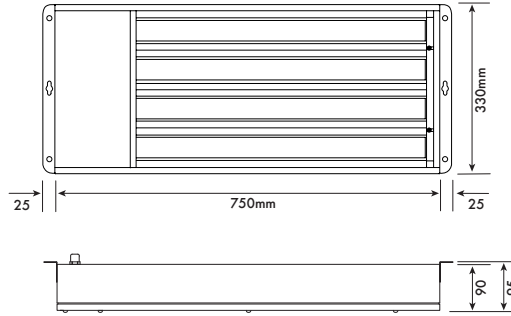

LOWBAY SPECIFICATION

Model Number	LOWBAY 8050K	LOWBAY 12050K	LOWBAY 120 + IP54*	LOWBAY 180 + IP54*
Fitting Colour	White	White	White	White
Input Voltage	220-240V	220-240V	220-240V	220-240V
Power Consumption	77W	120W	120W	180W
Lumens	6400lm	9600lm	13840lm	20160lm
Colour (K)	5000	5000	5000	5000
Lumen Field Angle	95°	95°	95°	95°
Working Temperature	-20°C ~ +35°C	-20°C ~ +35°C	-20°C ~ +35°C	-20°C ~ +35°C
CRI	80	80	80	80
Weight	5300g	5800g	7980g	7980g
Dimensions	750 x 330 x 90mm	750 x 330 x 90mm	800 x 330 x 90mm	800 x 330 x 90mm

PowerLed
Orion House
Calleva Park
Aldermaston
Berkshire
RG7 8SN

Contact:
Tel: 0118 9703856
enquiries@powerled.uk.com
www.powerled.uk.com

LOWBAY

LED Low Bay

Mechanical Diagrams

LOWBAY 8050K & LOWBAY 12050K

LOWBAY 120 + IP54 & LOWBAY 180 + IP54

Photometric

Flux out: 4720 lm

Height	Eave, Emax	Angle: 94.42deg	Diameter
1m	1837, 4585lx		216.06cm
2m	459.2, 1146lx		432.13cm
3m	204.1, 509.4lx		648.19cm
4m	114.8, 286.5lx		864.26cm
5m	73.47, 183.4lx		1080.32cm