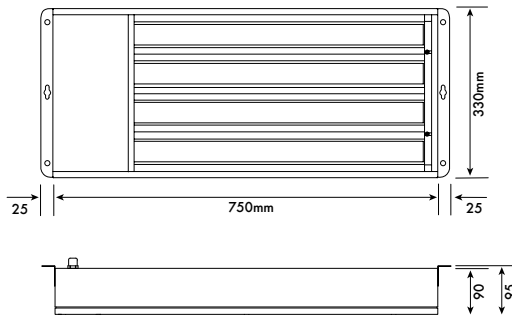

LOWBAY SPECIFICATION

Model Number	LOWBAY 8050K	LOWBAY 12050K	LOWBAY 120 + IP54*	LOWBAY 180 + IP54*
Fitting Colour	White	White	White	White
Input Voltage	220-240V	220-240V	220-240V	220-240V
Power Consumption	77W	120W	120W	180W
Lumens	6400lm	9600lm	13840lm	20160lm
Colour (K)	5000	5000	5000	5000
Lumen Field Angle	95°	95°	95°	95°
Working Temperature	-20°C ~ +35°C	-20°C ~ +35°C	-20°C ~ +35°C	-20°C ~ +35°C
CRI	80	80	80	80
Weight	5300g	5800g	7980g	7980g
Dimensions	750 x 330 x 90mm	750 x 330 x 90mm	800 x 330 x 90mm	800 x 330 x 90mm

PowerLed
Orion House
Calleva Park
Aldermaston
Berkshire
RG7 8SN

Contact:
Tel: 0118 9703856
enquiries@powerled.uk.com
www.powerled.uk.com

LOWBAY

LED Low Bay

Mechanical Diagrams

LOWBAY 8050K & LOWBAY 12050K

LOWBAY 120 + IP54 & LOWBAY 180 + IP54

Photometric

Flux out: 4720 lm

Height	Eave, Emax	Angle: 94.42deg	Diameter
1m	1837, 4585lx		216.06cm
2m	459.2, 1146lx		432.13cm
3m	204.1, 509.4lx		648.19cm
4m	114.8, 286.5lx		864.26cm
5m	73.47, 183.4lx		1080.32cm