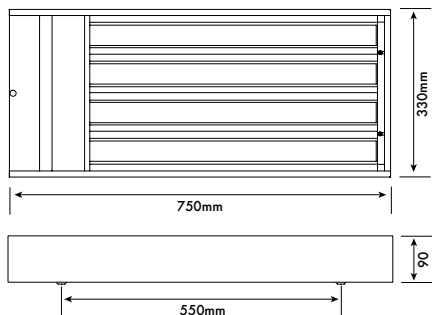

LOWBAY

LED Low Bay

Mechanical Diagrams

LOWBAY 8050K & LOWBAY 12050K