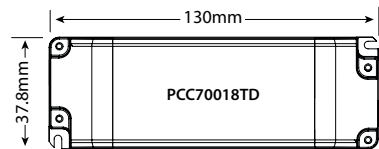

Mechanical Diagrams