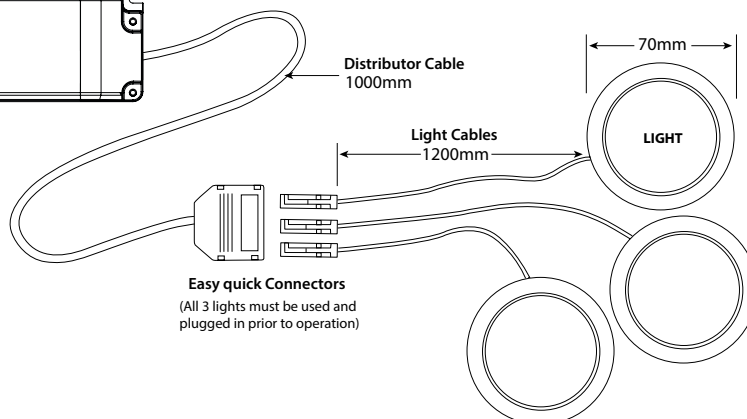

TRIO ROUND SPECIFICATION

Model Number	TRIO-3RW30K-TD	TRIO-3RB30K-TD	TRIO-3RS30K-TD	TRIO-3RW60K-TD	TRIO-3RB60K-TD	TRIO-3RS60K-TD
Fitting Colour	White	Black	Silver	White	Black	Silver
Input Current	330mA	330mA	330mA	330mA	330mA	330mA
Input Voltage	12V DC	12V DC	12V DC	12V DC	12V DC	12V DC
Power	3W x 3	3W x 3	3W x 3	3W x 3	3W x 3	3W x 3
Lumens	270lm	270lm	270lm	300lm	300lm	300lm
Colour	3000K	3000K	3000K	6000K	6000K	6000K
Lumen Field Angle	120°	120°	120°	120°	120°	120°
CRI	80	80	80	80	80	80
Weight	65g	65g	65g	65g	65g	65g
Dimensions	Ø 70x11mm	Ø 70x11mm	Ø 70x11mm	Ø 70x11mm	Ø 70x11mm	Ø 70x11mm

Mechanical Diagrams

Magnetic back

Easy AC connection

Quick Connections

PowerLed
Orion House
Calleva Park
Aldermaston
Berkshire
RG7 8SN

Contact:
Tel: 0118 9703856
enquiries@powerled.uk.com
www.powerled.uk.com