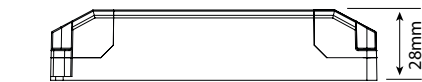

Mechanical Diagrams