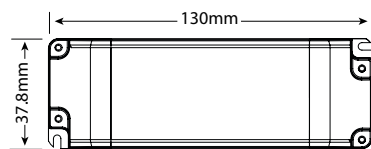

Mechanical Diagrams

Magnetic back