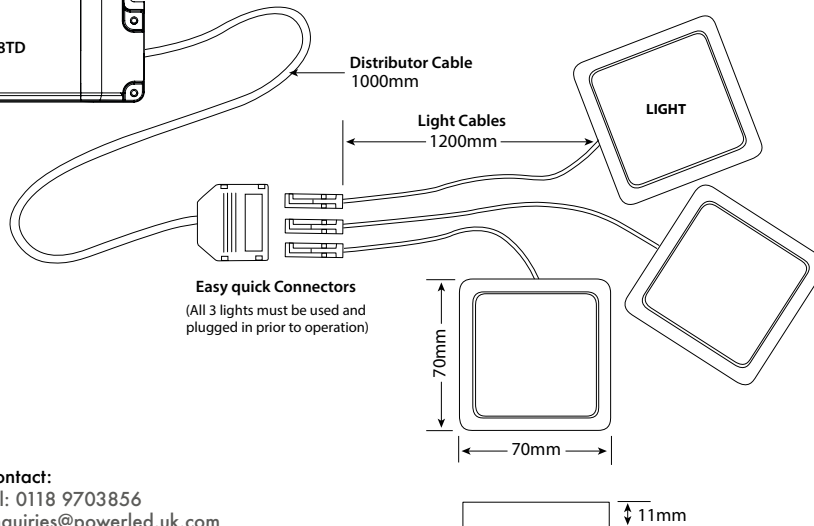

Magnetic back

Easy AC connection

Quick Connections