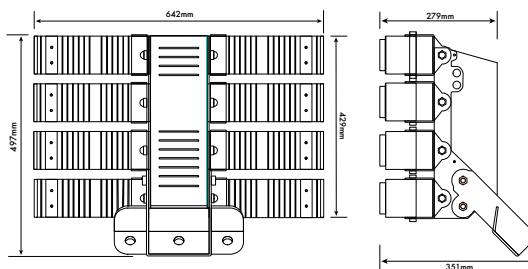

T Series 800W