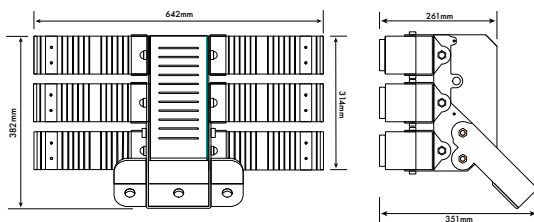

Mechanical Diagrams

T Series 600W