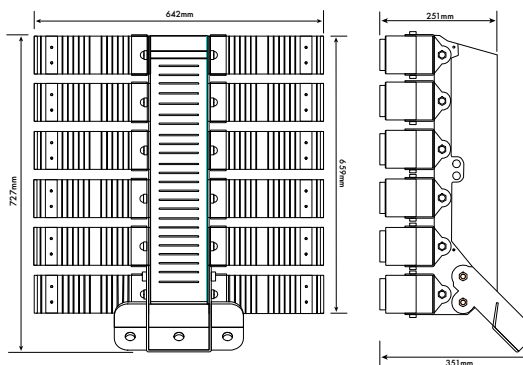

T Series 1200W