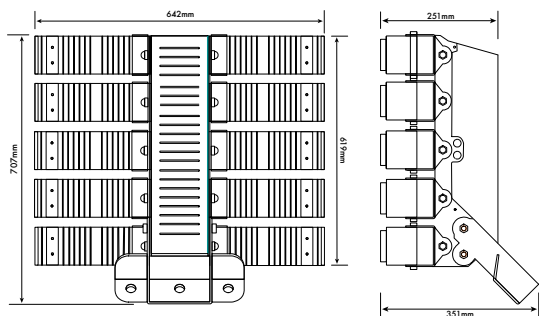

Mechanical Diagrams

T Series 1000W