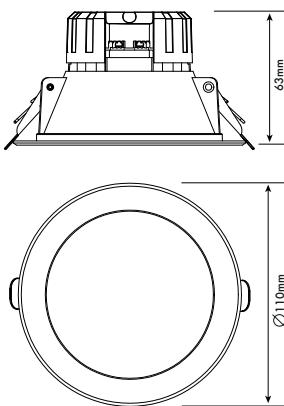

MINIZ4

9W ~ 4" LED DOWN LIGHT

Key Features:

- Bright lumen output, low glare
- High efficiency LED chip and reflector system
- Internal dimmable driver included compatible with leading edge & trailing edge dimmer
- Energy savings of 85% & low maintenance costs
- Long life - 50k hours
- 90° beam angle

MINIZ4 SPECIFICATION

Part Code	MINIZ4-9W3K-W	MINIZ4-9W4K-W
Fitting Colour	White	White
Driver AC Input	220 ~ 240V	220 ~ 240V
Power	9W	9W
Lumens	750lm	750lm
Colour (K)	3000	4000
Lumen Field Angle	90°	90°
Working Temperature	-30°C ~ +40°C	-30°C ~ +40°C
CRI	82	82
Weight	135g	135g
Dimensions	Ø 110 x 63mm	Ø 110 x 63mm

Mechanical Diagram

Photometric

Flux out: 449.5lm

Height	E ave, Emax	Angle: 86.73 deg	Diameter
1m	158.9, 351.1x		188.91cm
2m	39.72, 87.77x		377.82cm
3m	17.65, 39.01x		566.73cm
4m	9.930, 21.94x		755.65cm
5m	6.355, 14.04x		944.56cm