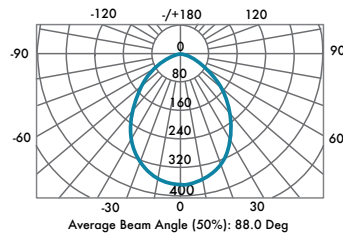

MINIZ4 SPECIFICATION

Part Code	MINIZ4-9W3K-W	MINIZ4-9W4K-W
Fitting Colour	White	White
Driver AC Input	220 ~ 240V	220 ~ 240V
Power	9W	9W
Lumens	750lm	750lm
Colour (K)	3000	4000
Lumen Field Angle	90°	90°
Working Temperature	-30°C ~ +40°C	-30°C ~ +40°C
CRI	82	82
Weight	135g	135g
Dimensions	Ø 110 x 63mm	Ø 110 x 63mm

Mechanical Diagram

Photometric

Flux out: 449.5lm

Height	E ave, Emax	Angle: 86.73 deg	Diameter
1m	158.9, 351.1x		188.91cm
2m	39.72, 87.77x		377.82cm
3m	17.65, 39.01x		566.73cm
4m	9.930, 21.94x		755.65cm
5m	6.355, 14.04x		944.56cm