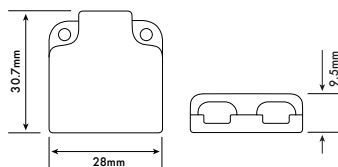

Mechanical Diagrams

INT-DB-2-20