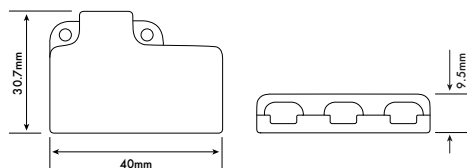

INT-IL-2-20 CONNECTOR FOR USE WITH 22-20 AWG CABLE

Part Code	INT-IL-2-20
Colour (Up/Bottom)	Transparent/Black
Polarity Number	2
Wire Distance	1.3 mm
Rated Standard	IEC/EN 60664-1
Over voltage Category EN I	III
Pollution Level	2
Ingress Protection	IP40
Reusable Time	< 3 times
Rated Voltage EN	36V
Rated Current EN	9A
Minimum Cross Sectional Area	0.34 - 0.5 mm ²
Wire Type	Solid wire/Strand wire
Wire Gauge [AWG]	22-20# AWG
Housing Material	Polycarbonate
Connection Hardware	high-precision copper(Cu)
Normal Working TEMP.	-35 -+80 °C
Working Ambient TEMP.	-35 -+60 °C
Flame Retardant Level	UL94V-0
Pin Surface Treatment	Corrosion Resistance Cleaning
Pack Quantity	6 pieces
Dimensions	21.7 x 9.5 x 6mm

INT-DB-2-20 - INT-DB-3-20 - INT-DB-4-20 DISTRIBUTION BOX CONNECTORS

Part Code	INT-DB-2-20	INT-DB-3-20	INT-DB-4-20
Voltage	12-36V	12-36V	12-36V
Max Current	Total 6A	Total 6A	Total 6A
Contact Material	Copper	Copper	Copper
Housing Material	PC	PC	PC
Colour	White	White	White
Pack Quantity	2 pieces	2 pieces	2 pieces
Dimensions	30.7 x 28 x 9.5mm	30.7 x 40 x 9.5mm	30.7 x 52 x 9.5mm

Mechanical Diagrams

INT-DB-2-20

INT-DB-3-20

INT-DB-4-20

INT-DB-2-20 with INT-IL-2-20 (sold separately)

PowerLed
Orion House
Calleva Park
Aldermaston
Berkshire
RG7 8SN

Contact:
Tel: 0118 9703856
enquiries@powerled.uk.com
www.powerled.uk.com