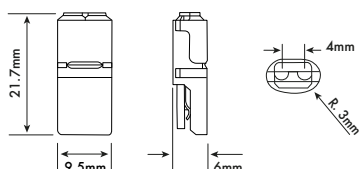

Mechanical Diagrams

INT-IL-2-20

PowerLed
Orion House
Calleva Park
Aldermaston
Berkshire
RG7 8SN

Contact:
Tel: 0118 9703856
enquiries@powerled.uk.com
www.powerled.uk.com