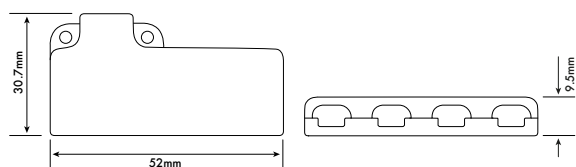

INT-DB-2-20 - INT-DB-3-20 - INT-DB-4-20 DISTRIBUTION BOX CONNECTORS

Part Code	INT-DB-2-20	INT-DB-3-20	INT-DB-4-20
Voltage	12-36V	12-36V	12-36V
Max Current	Total 6A	Total 6A	Total 6A
Contact Material	Copper	Copper	Copper
Housing Material	PC	PC	PC
Colour	White	White	White
Pack Quantity	2 pieces	2 pieces	2 pieces
Dimensions	30.7 x 28 x 9.5mm	30.7 x 40 x 9.5mm	30.7 x 52 x 9.5mm

Mechanical Diagrams

INT-DB-2-20

INT-DB-3-20

INT-DB-4-20

INT-DB-2-20 with INT-IL-2-20 (sold separately)

PowerLed
Orion House
Calleva Park
Aldermaston
Berkshire
RG7 8SN

Contact:
Tel: 0118 9703856
enquiries@powerled.uk.com
www.powerled.uk.com