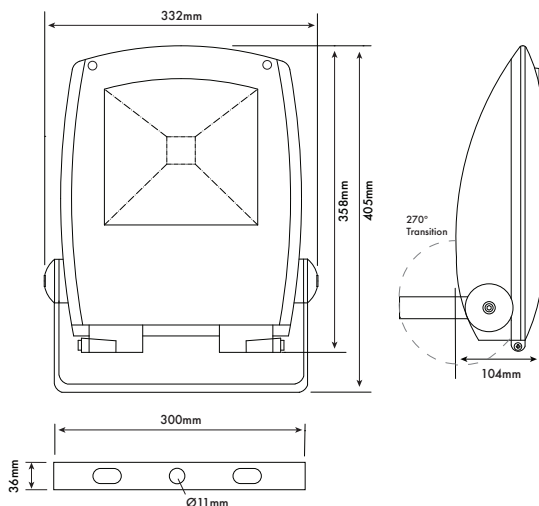

Mechanical Diagrams - FLEX80S

PowerLed
Orion House
Calleva Park
Aldermaston
Berkshire
RG7 8SN

Contact:
Tel: 0118 9703856
enquiries@powerled.uk.com
www.powerled.uk.com