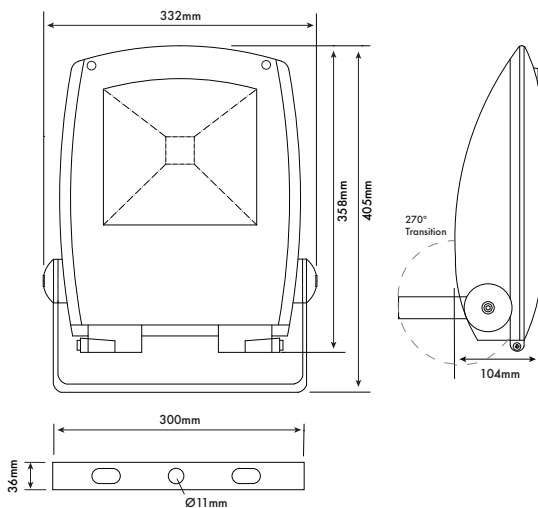

Mechanical Diagrams - FLEX80

PowerLed
Orion House
Calleva Park
Aldermaston
Berkshire
RG7 8SN

Contact:
Tel: 0118 9703856
enquiries@powerled.uk.com
www.powerled.uk.com