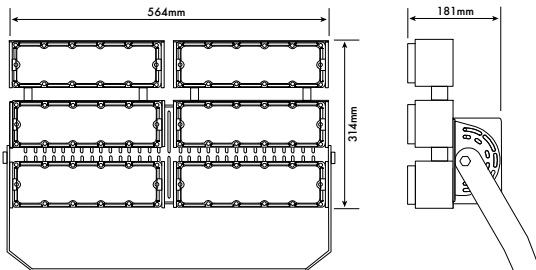

Mechanical Diagrams

E Series 600W