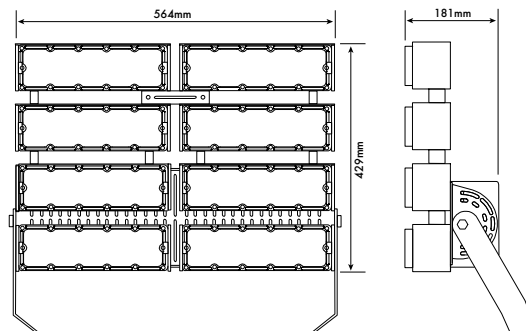

E Series 800W

PowerLed (UK) Ltd
Orion House
Calleva Park
Aldermaston
Berkshire
RG7 8SN

Contact:
Tel: 0118 9703856
enquiries@powerled.uk.com
www.powerled.uk.com