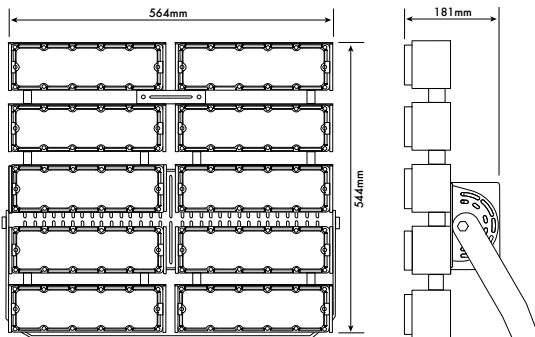

Mechanical Diagrams

E Series 1000W