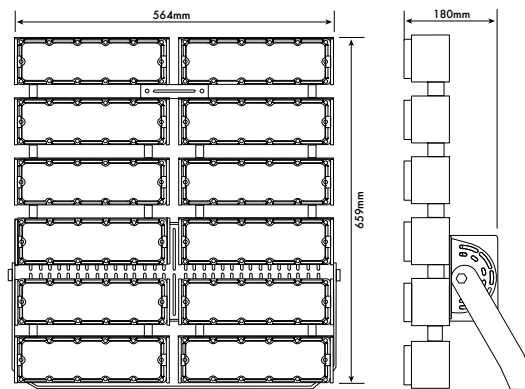

E Series 1200W

PowerLed (UK) Ltd
Orion House
Calleva Park
Aldermaston
Berkshire
RG7 8SN

Contact:
Tel: 0118 9703856
enquiries@powerled.uk.com
www.powerled.uk.com