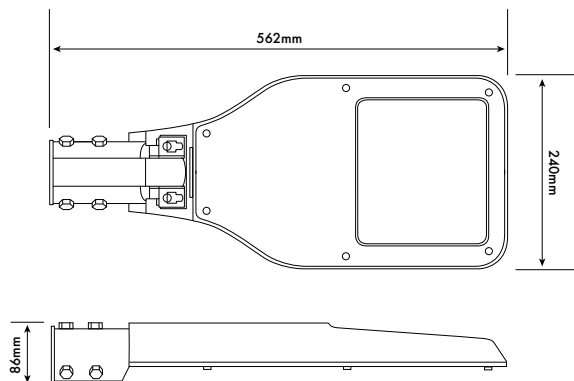

STREET & PATHFINDER

High Lumen LED Street & Path Lights

Mechanical Diagrams

PATHFINDER