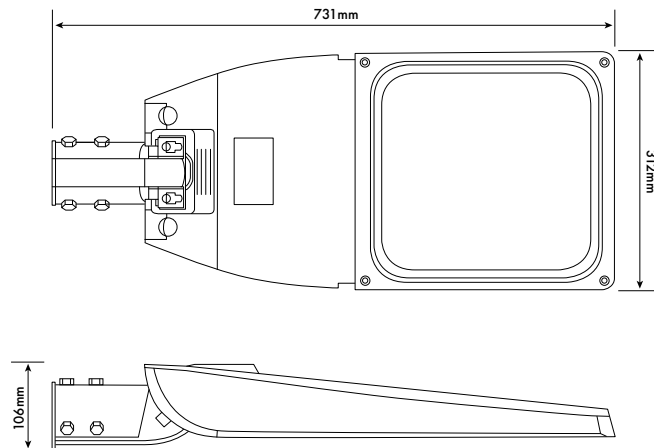

STREET

PowerLed
Orion House
Calleva Park
Aldermaston
Berkshire
RG7 8SN

Contact:
Tel: 0118 9703856
enquiries@powerled.uk.com
www.powerled.uk.com