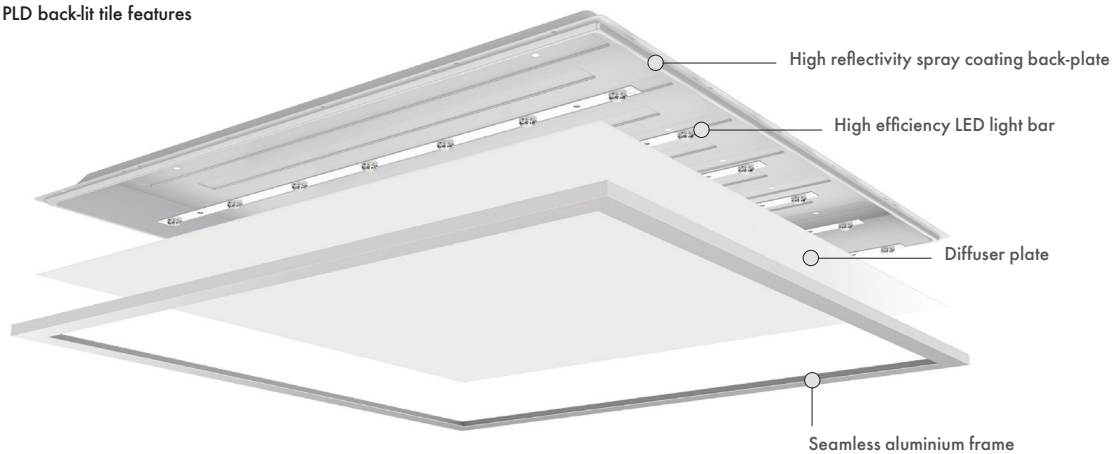

PLD back-lit tile features

PowerLed (UK) Ltd
Orion House
Calleva Park
Aldermaston
Berkshire
RG7 8SN

Contact:
Tel: 0118 9703856
enquiries@powerled.uk.com
www.powerled.uk.com