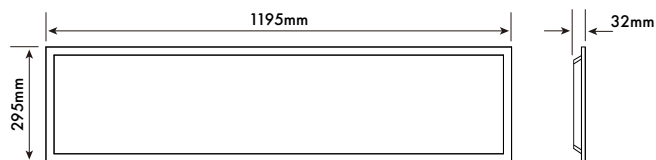

PLD Back-lit LED Light Tile

Mechanical Diagram

PLD30120

PLD back-lit tile features

PowerLed (UK) Ltd
Orion House
Calleva Park
Aldermaston
Berkshire
RG7 8SN

Contact:
Tel: 0118 9703856
enquiries@powerled.uk.com
www.powerled.uk.com