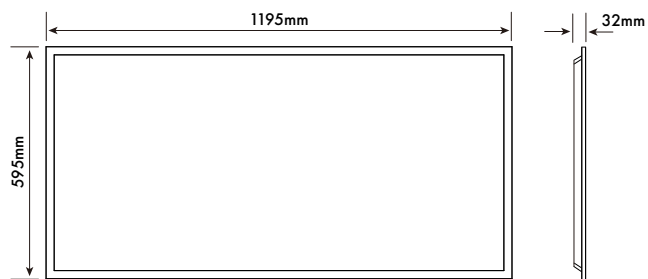

PLD Back-lit LED Light Tile

Mechanical Diagram

PLD60120

PLD back-lit tile features

PowerLed (UK) Ltd
Orion House
Calleva Park
Aldermaston
Berkshire
RG7 8SN

Contact:
Tel: 0118 9703856
enquiries@powerled.uk.com
www.powerled.uk.com