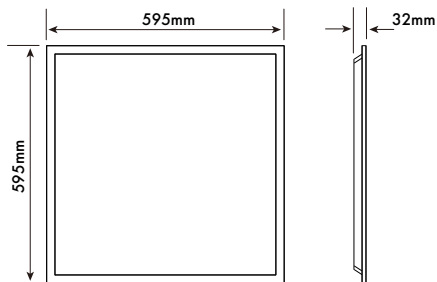

PLD Back-lit LED Light Tile

Mechanical Diagram

PLD6060