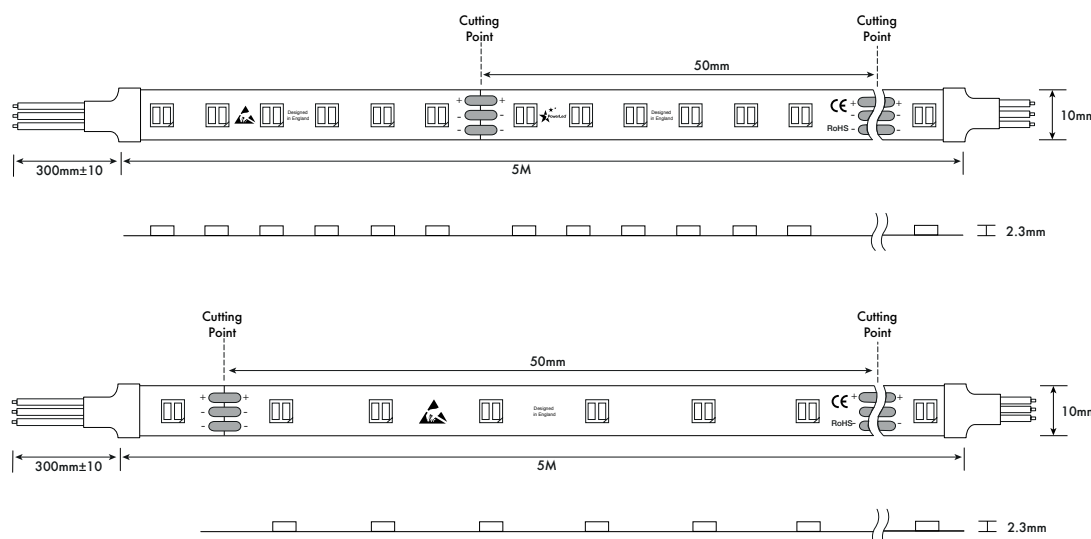

Mechanical

PowerLed
Orion House
Calleva Park
Aldermaston
Berkshire
RG7 8SN

Contact:
Tel: 0118 9703856
enquiries@powerled.uk.com
www.powerled.uk.com