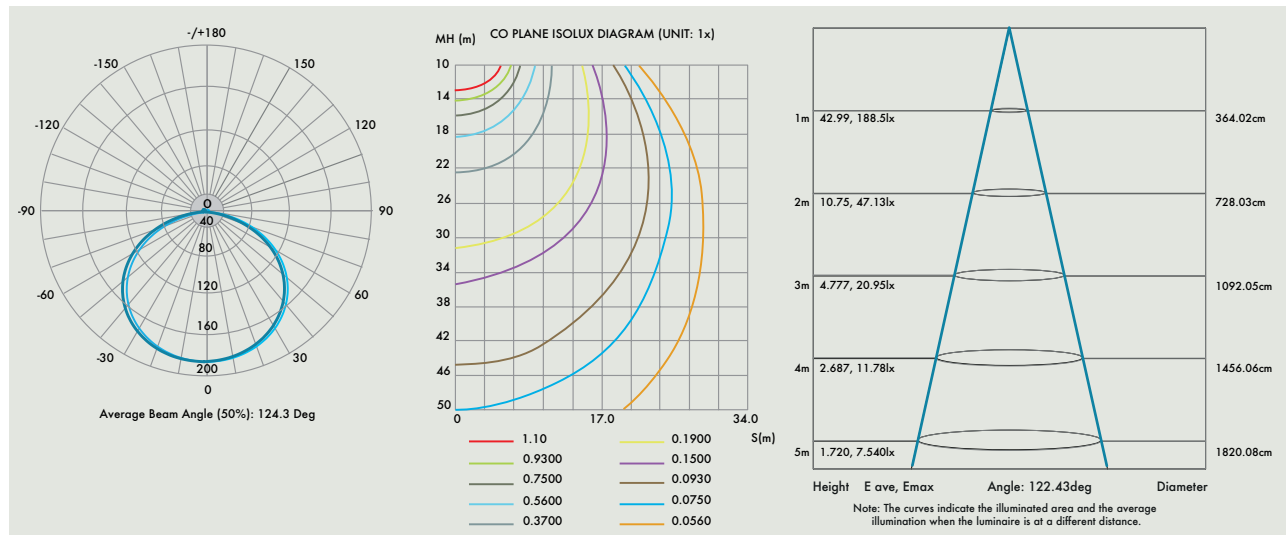

LED Flexible Tape Tuneable White

Photometrics

Also Available

CCT-RF-RCX