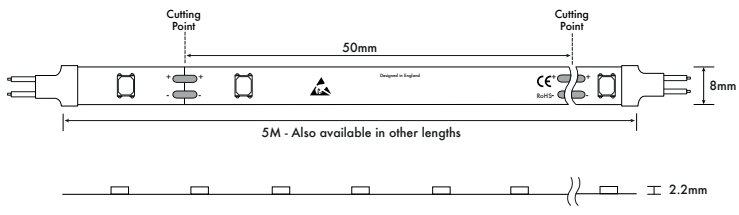

LED Flexi Strip width & IP rating part codes

8mm width = F8 10mm width = F10 IP20 = 20 IP65 = 65 ie: B5-11-35-1-60-F8-20

120 LEDs per metre

Part Code	F5-55-35-1-120-F	D0-55-35-1-120-F	C2-22-35-1-120-F	B5-11-35-1-120-F
Lumen Output	700lm	620lm	600lm	580lm
Input Voltage	12Vdc	12Vdc	12Vdc	12Vdc
Power per metre	9.6W	9.6W	9.6W	9.6W
Cutable Length	25mm	25mm	25mm	25mm
LED Qty	120 per mtr	120 per mtr	120 per mtr	120 per mtr
Beam Angle	120°	120°	120°	120°
IP	IP20/65	IP20/65	IP20/65	IP20/65
CCT	6000 ~ 7000K	3500 ~ 4500K	3000 ~ 3400K	2400 ~ 2600K
Width Dimensions	8/10mm	8/10mm	8/10mm	8/10mm

LED Flexi Strip width & IP rating part codes

8mm width = F8 10mm width = F10 IP20 = 20 IP65 = 65 ie: B5-11-35-1-120-F8-20

Chromatic High Power - 60 LEDs per metre

Part Code	F1-22-28-2-60	C3-22-28-2-60	D0-22-28-2-60
Lumen Output	1200lm	1100lm	1150lm
Input Voltage	24Vdc	24Vdc	24Vdc
Power per metre	14.4W	14.4W	14.4W
Cutable Length	100mm	100mm	100mm
LED Qty	60 per mtr	60 per mtr	60 per mtr
Beam Angle	120°	120°	120°
IP	IP20/65	IP20/65	IP20/65
CCT	5900 ~ 6300K	3100 ~ 3500K	3900 ~ 4300K
Dimensions	10mm	10mm	10mm

LED Flexi Strip width & IP rating part codes

10mm width = F10 IP20 = 20 IP65 = 65 ie: C3-22-28-2-60-8-20

PowerLed
Orion House
Calleva Park
Aldermaston
Berkshire
RG7 8SN

Contact:
Tel: 0118 9703856
enquiries@powerled.uk.com
www.powerled.uk.com

Chromatic Series

LED FLEXI STRIP

60 LEDs per metre mechanical

120 LEDs per metre mechanical

Chromatic High Power - 60 LEDs per metre mechanical

IP20 rated ~ Protection from finger sized objects.
No protection from water.