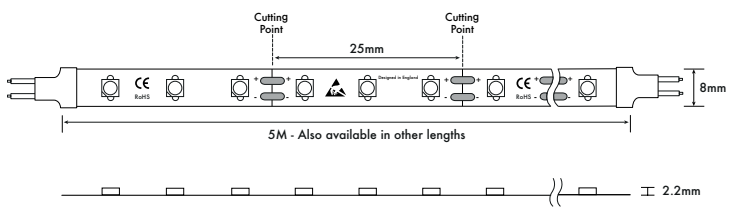

Chromatic High Power - 60 LEDs per metre mechanical