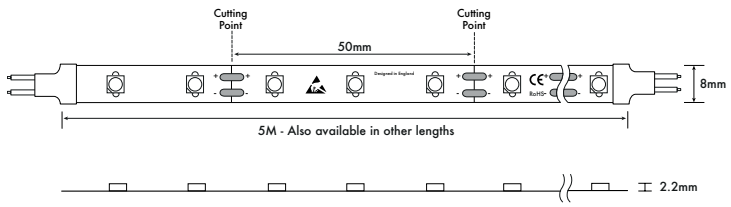

Chromatic Series

LED FLEXI STRIP

60 LEDs per metre mechanical

120 LEDs per metre mechanical