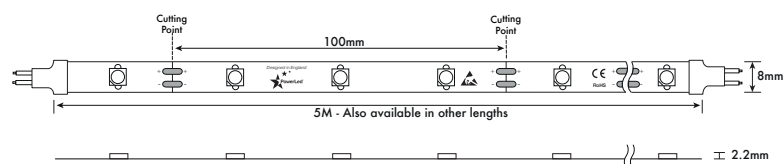

Mechanical Diagrams

PowerLed
Orion House
Calleva Park
Aldermaston
Berkshire
RG7 8SN

Contact:
Tel: 0118 9703856
enquiries@powerled.uk.com
www.powerled.uk.com