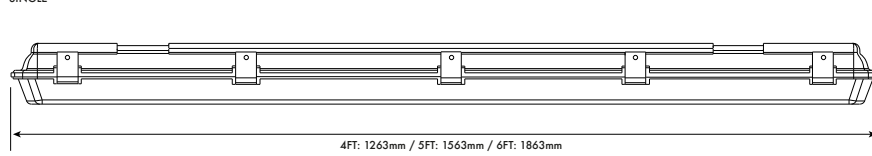

ORRA-B

LED LIGHT BATTEN

Mechanical Diagrams

SINGLE