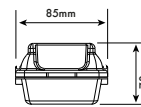

ORRA-B

LED LIGHT BATTEN

Mechanical Diagrams

SINGLE