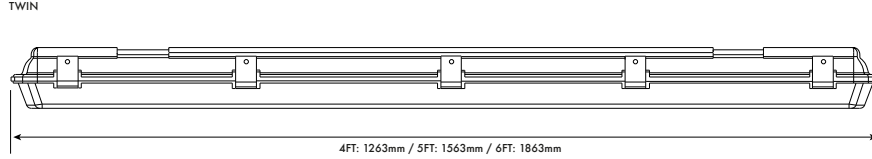

ORRA-B

LED LIGHT BATTEN

- 4000K single colour
- 120° Light distribution
- Up to 120lm/W
- IP65 Ingress protected
- Excellent optical design
- Impact tested to IK08
- Surface and pendant mounting for ease of installation
- Available in single and twin variations: 4ft, 5ft and 6ft
- Emergency versions available

Part Code	ORRV-B5T70-4K	ORRV-B6S40-4K	ORRV-B6T80-4K
Lumens	8400lm	4800lm	9600lm
Input Voltage	220~240VAC	220~240VAC	220~240VAC
Power	70W	40W	80W
Colour	4000K	4000K	4000K
CRI	>80	>80	>80
Working Temperature	-20°C~45°C	-20°C~45°C	-20°C~45°C
Beam Angle	120°	120°	120°
Dimensions	1563 x 130 x 78mm	1863 x 85 x 78mm	1863 x 130 x 78mm
	Twin replacement for 2 x 58W	Replacement for 1 x 70W	Twin replacement for 2 x 70W

ORRA-B

LED LIGHT BATTEN

Mechanical Diagrams

SINGLE

TWIN

PowerLed (UK) Ltd
Orion House
Calleva Park
Aldermaston
Berkshire
RG7 8SN

Contact:
Tel: 0118 9703856
enquiries@powerled.uk.com
www.powerled.uk.com