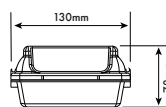

ORRA-B

LED LIGHT BATTEN

Mechanical Diagrams

SINGLE

TWIN

PowerLed (UK) Ltd
Orion House
Calleva Park
Aldermaston
Berkshire
RG7 8SN

Contact:
Tel: 0118 9703856
enquiries@powerled.uk.com
www.powerled.uk.com