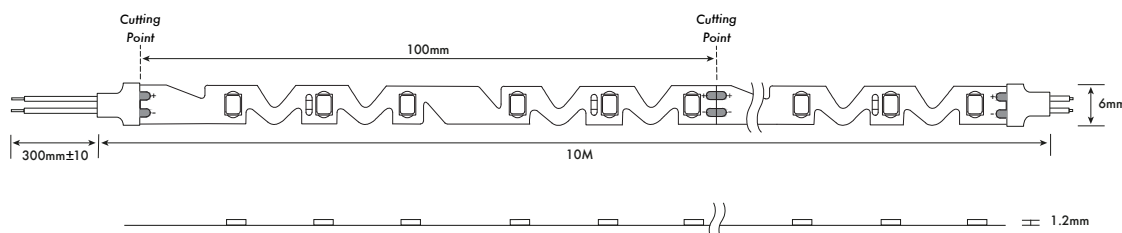

Mechanical

PowerLed (UK) Ltd
Orion House
Calleva Park
Aldermaston
Berkshire
RG7 8SN

Contact:
Tel: 0118 9703856
enquiries@powerled.uk.com
www.powerled.uk.com