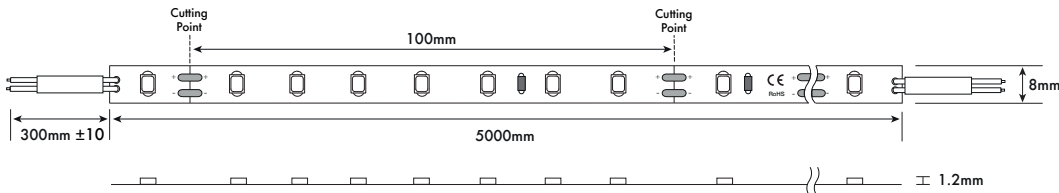

+FLEX LED Flexible Tape

+FLEX 210 LEDS SPECIFICATION

Part Code	B5-11-28-2-210-F8	C0-11-28-2-210-F8	D0-11-28-2-210-F8	F1-11-28-2-210-F8
Voltage	24VDC	24VDC	24VDC	24VDC
Power Consumption	14.4W per mtr	14.4W per mtr	14.4W per mtr	14.4W per mtr
LED Qty	210 per mtr	210 per mtr	210 per mtr	210 per mtr
LED Pitch	4.76mm	4.76mm	4.76mm	4.76mm
Lumen Output	1890lm/M	1890lm/M	1995lm/M	1995lm/M
CRI	>80Ra	>80Ra	>80Ra	>80Ra
Cut Points	33.3mm	33.3mm	33.3mm	33.3mm
CCT Colour Tone	2500K	3000K	4000K	6100K
IP	IP20	IP20	IP20	IP20
Back Adhesive	3M adhesive tape	3M adhesive tape	3M adhesive tape	3M adhesive tape
Working Temperature	-20°C - +45°C	-20°C - +45°C	-20°C - +45°C	-20°C - +45°C
Humidity	40% - 70% RH	40% - 70% RH	40% - 70% RH	40% - 70% RH
Dimensions	5000 x 8 x 1.2mm	5000 x 8 x 1.2mm	5000 x 8 x 1.2mm	5000 x 8 x 1.2mm

LED Flexible Tape IP rating part codes

ie: B5-11-28-210-F8-20 ~ IP20   B5-11-28-210-F8-65 ~ IP65

Mechanicals

+FLEX 70 LEDs