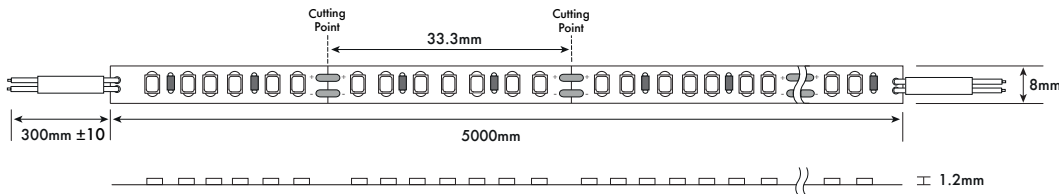

+FLEX 140 LEDS SPECIFICATION

Part Code	B5-11-28-2-140-F8	C0-11-28-2-140-F8	D0-11-28-2-140-F8	F1-11-28-2-140-F8
Voltage	24VDC	24VDC	24VDC	24VDC
Power Consumption	9.6W per mtr	9.6W per mtr	9.6W per mtr	9.6W per mtr
LED Qty	140 per mtr	140 per mtr	140 per mtr	140 per mtr
LED Pitch	7.14mm	7.14mm	7.14mm	7.14mm
Lumen Output	1260lm/M	1260lm/M	1330lm/M	1330lm/M
CRI	>80Ra	>80Ra	>80Ra	>80Ra
Cut Points	50mm	50mm	50mm	50mm
CCT Colour Tone	2500K	3000K	4000K	6100K
IP	IP20	IP20	IP20	IP20
Back Adhesive	3M adhesive tape	3M adhesive tape	3M adhesive tape	3M adhesive tape
Working Temperature	-20°C - +45°C	-20°C - +45°C	-20°C - +45°C	-20°C - +45°C
Humidity	40% - 70% RH	40% - 70% RH	40% - 70% RH	40% - 70% RH
Dimensions	5000 x 8 x 1.2mm	5000 x 8 x 1.2mm	5000 x 8 x 1.2mm	5000 x 8 x 1.2mm

PowerLed (UK) Ltd
Orion House
Calleva Park
Aldermaston
Berkshire
RG7 8SN

Contact:
Tel: 0118 9703856
enquiries@powerled.uk.com
www.powerled.uk.com

+FLEX LED Flexible Tape

+FLEX 210 LEDS SPECIFICATION

Part Code	B5-11-28-2-210-F8	C0-11-28-2-210-F8	D0-11-28-2-210-F8	F1-11-28-2-210-F8
Voltage	24VDC	24VDC	24VDC	24VDC
Power Consumption	14.4W per mtr	14.4W per mtr	14.4W per mtr	14.4W per mtr
LED Qty	210 per mtr	210 per mtr	210 per mtr	210 per mtr
LED Pitch	4.76mm	4.76mm	4.76mm	4.76mm
Lumen Output	1890lm/M	1890lm/M	1995lm/M	1995lm/M
CRI	>80Ra	>80Ra	>80Ra	>80Ra
Cut Points	33.3mm	33.3mm	33.3mm	33.3mm
CCT Colour Tone	2500K	3000K	4000K	6100K
IP	IP20	IP20	IP20	IP20
Back Adhesive	3M adhesive tape	3M adhesive tape	3M adhesive tape	3M adhesive tape
Working Temperature	-20°C - +45°C	-20°C - +45°C	-20°C - +45°C	-20°C - +45°C
Humidity	40% - 70% RH	40% - 70% RH	40% - 70% RH	40% - 70% RH
Dimensions	5000 x 8 x 1.2mm	5000 x 8 x 1.2mm	5000 x 8 x 1.2mm	5000 x 8 x 1.2mm

LED Flexible Tape IP rating part codes

ie: B5-11-28-210-F8-20 ~ IP20 B5-11-28-210-F8-65 ~ IP65

Mechanicals

+FLEX 70 LEDs

+FLEX 140 LEDs

+FLEX 210 LEDs

PowerLed (UK) Ltd
Orion House
Calleva Park
Aldermaston
Berkshire
RG7 8SN