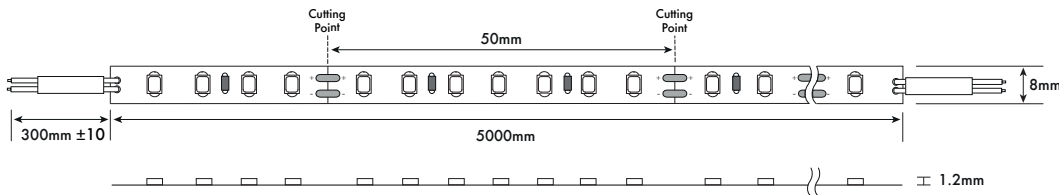

+FLEX 140 LEDS SPECIFICATION

Part Code	B5-11-28-2-140-F8	C0-11-28-2-140-F8	D0-11-28-2-140-F8	F1-11-28-2-140-F8
Voltage	24VDC	24VDC	24VDC	24VDC
Power Consumption	9.6W per mtr	9.6W per mtr	9.6W per mtr	9.6W per mtr
LED Qty	140 per mtr	140 per mtr	140 per mtr	140 per mtr
LED Pitch	7.14mm	7.14mm	7.14mm	7.14mm
Lumen Output	1260lm/M	1260lm/M	1330lm/M	1330lm/M
CRI	>80Ra	>80Ra	>80Ra	>80Ra
Cut Points	50mm	50mm	50mm	50mm
CCT Colour Tone	2500K	3000K	4000K	6100K
IP	IP20	IP20	IP20	IP20
Back Adhesive	3M adhesive tape	3M adhesive tape	3M adhesive tape	3M adhesive tape
Working Temperature	-20°C - +45°C	-20°C - +45°C	-20°C - +45°C	-20°C - +45°C
Humidity	40% - 70% RH	40% - 70% RH	40% - 70% RH	40% - 70% RH
Dimensions	5000 x 8 x 1.2mm	5000 x 8 x 1.2mm	5000 x 8 x 1.2mm	5000 x 8 x 1.2mm

PowerLed (UK) Ltd
Orion House
Calleva Park
Aldermaston
Berkshire
RG7 8SN

Contact:
Tel: 0118 9703856
enquiries@powerled.uk.com
www.powerled.uk.com

+FLEX LED Flexible Tape

+FLEX 210 LEDS SPECIFICATION

Part Code	B5-11-28-2-210-F8	C0-11-28-2-210-F8	D0-11-28-2-210-F8	F1-11-28-2-210-F8
Voltage	24VDC	24VDC	24VDC	24VDC
Power Consumption	14.4W per mtr	14.4W per mtr	14.4W per mtr	14.4W per mtr
LED Qty	210 per mtr	210 per mtr	210 per mtr	210 per mtr
LED Pitch	4.76mm	4.76mm	4.76mm	4.76mm
Lumen Output	1890lm/M	1890lm/M	1995lm/M	1995lm/M
CRI	>80Ra	>80Ra	>80Ra	>80Ra
Cut Points	33.3mm	33.3mm	33.3mm	33.3mm
CCT Colour Tone	2500K	3000K	4000K	6100K
IP	IP20	IP20	IP20	IP20
Back Adhesive	3M adhesive tape	3M adhesive tape	3M adhesive tape	3M adhesive tape
Working Temperature	-20°C - +45°C	-20°C - +45°C	-20°C - +45°C	-20°C - +45°C
Humidity	40% - 70% RH	40% - 70% RH	40% - 70% RH	40% - 70% RH
Dimensions	5000 x 8 x 1.2mm	5000 x 8 x 1.2mm	5000 x 8 x 1.2mm	5000 x 8 x 1.2mm

LED Flexible Tape IP rating part codes

ie: B5-11-28-210-F8-20 ~ IP20 B5-11-28-210-F8-65 ~ IP65

Mechanicals

+FLEX 70 LEDs

+FLEX 140 LEDs

+FLEX 210 LEDs

PowerLed (UK) Ltd
Orion House
Calleva Park
Aldermaston
Berkshire
RG7 8SN