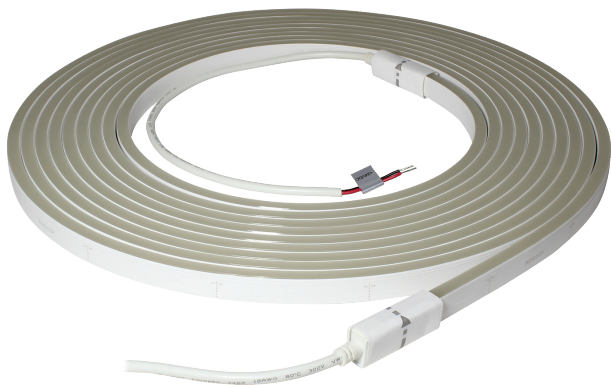

LED Flexible Tape - LINEO LINE 10M Kit

Designed for architectural bespoke lighting, LINEO IP67, 10M, 50W, Kit provides a continuous seamless bright light with the capability of bending to a tight 12cm diameter. Perfect for your interior feature LED lighting.

LINEO LINE 10M Kit

Part Code	LIN-5700-IP67-KIT	LIN-2700-IP67-KIT
Lumen Output	320lm	320lm
Input Voltage	24Vdc	24Vdc
Power per metre	5W	5W
Cutable length	100mm	100mm
LED Qty	60 per mtr	60 per mtr
IP	IP67	IP67
Beam Angle	160°	160°
CCT	5700K	2700K
Dimensions	18 x 9mm	18 x 9mm

Product Features

- ★ Built to customer specification ready for installation
- ★ Seamless bright light with new design of connectors
- ★ Flat profile for crisp feature light interior design
- ★ Continuous length up to 10 metres