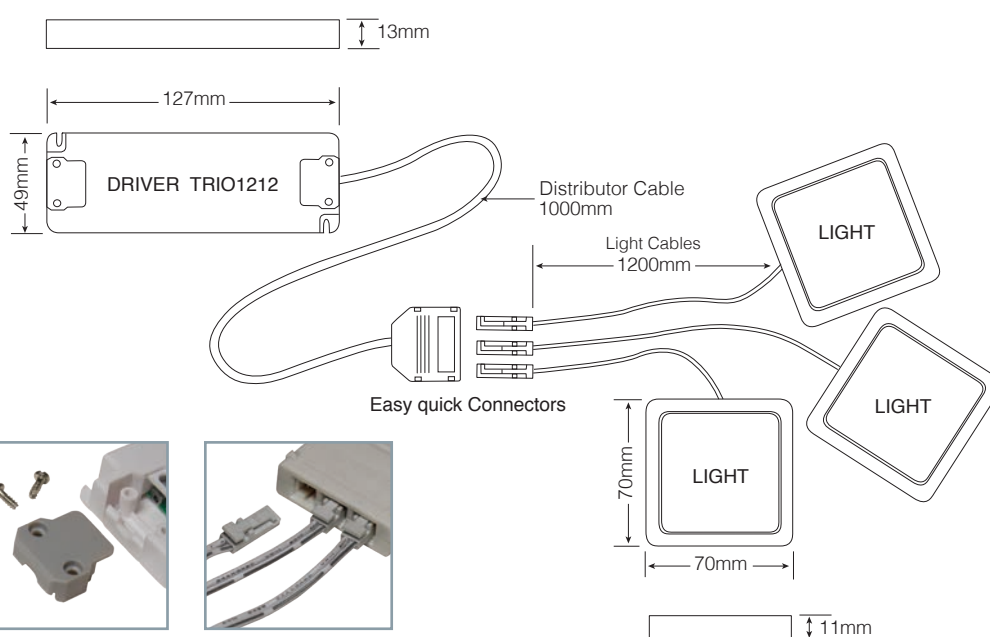

TRIO 3W LED Magnetic Square Light Kit

Part Code	TRIO-3SW30K	TRIO-3SB30K	TRIO-3SS30K	TRIO-3SW60K	TRIO-3SB60K	TRIO-3SS60K
Fitting Colour	White	Black	Silver	White	Black	Silver
Driver AC Input	115 ~ 230V	115 ~ 230V	115 ~ 230V	115 ~ 230V	115 ~ 230V	115 ~ 230V
Input Current	330mA	330mA	330mA	330mA	330mA	330mA
Input Voltage	12V DC	12V DC	12V DC	12V DC	12V DC	12V DC
Power	3W x 3	3W x 3	3W x 3	3W x 3	3W x 3	3W x 3
Lumens	270lm	270lm	270lm	300lm	300lm	300lm
Colour	3000K	3000K	3000K	6000K	6000K	6000K
Lumen Field Angle	120°	120°	120°	120°	120°	120°
CRI	80	80	80	80	80	80
Weight	65g	65g	65g	65g	65g	65g
Dimensions	70 x 70 x 11mm	70 x 70 x 11mm	70 x 70 x 11mm	70 x 70 x 11mm	70 x 70 x 11mm	70 x 70 x 11mm

TRIO Magnetic Square Light Kit