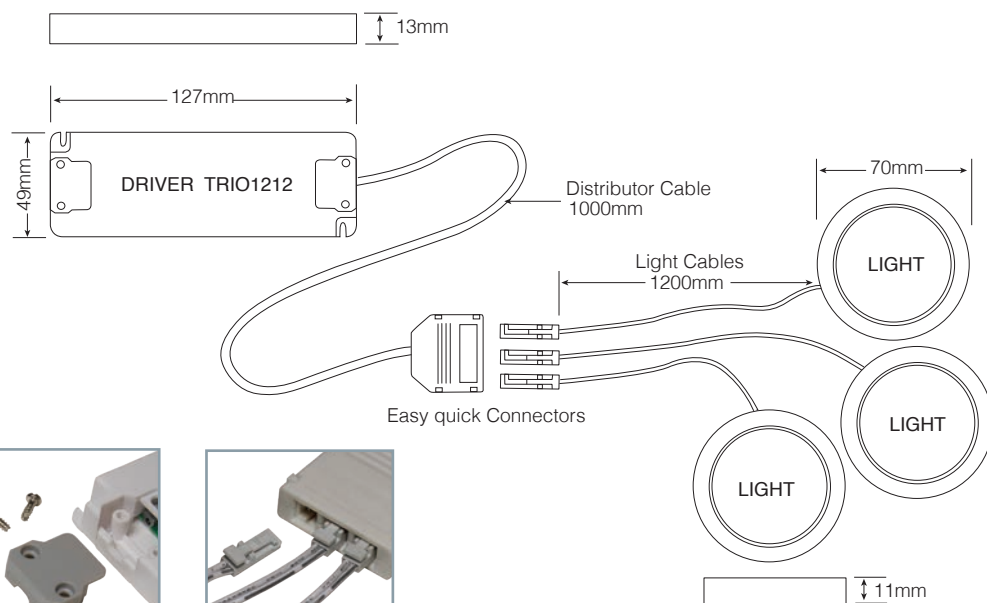

Commercial LED Lighting - TRIO Magnetic LED Light Kits

TRIO 3W LED Magnetic Round Light Kit

Part Code	TRIO-3RW30K	TRIO-3RB30K	TRIO-3RS30K	TRIO-3RW60K	TRIO-3RB60K	TRIO-3RS60K
Fitting Colour	White	Black	Silver	White	Black	Silver
Driver AC Input	115 ~ 230V	115 ~ 230V	115 ~ 230V	115 ~ 230V	115 ~ 230V	115 ~ 230V
Input Current	330mA	330mA	330mA	330mA	330mA	330mA
Input Voltage	12V DC	12V DC	12V DC	12V DC	12V DC	12V DC
Power	3W x 3	3W x 3	3W x 3	3W x 3	3W x 3	3W x 3
Lumens	270lm	270lm	270lm	300lm	300lm	300lm
Colour	3000K	3000K	3000K	6000K	6000K	6000K
Lumen Field Angle	120°	120°	120°	120°	120°	120°
CRI	80	80	80	80	80	80
Weight	65g	65g	65g	65g	65g	65g
Dimensions	∅70 x 11mm	∅70 x 11mm	∅70 x 11mm	∅70 x 11mm	∅70 x 11mm	∅70 x 11mm

TRIO Magnetic Round Light Kit

Magnetic back

Easy AC connection

Quick Connections

TRIO 3W LED Magnetic Square Light Kit

Part Code	TRIO-3SW30K	TRIO-3SB30K	TRIO-3SS30K	TRIO-3SW60K	TRIO-3SB60K	TRIO-3SS60K
Fitting Colour	White	Black	Silver	White	Black	Silver
Driver AC Input	115 ~ 230V	115 ~ 230V	115 ~ 230V	115 ~ 230V	115 ~ 230V	115 ~ 230V
Input Current	330mA	330mA	330mA	330mA	330mA	330mA
Input Voltage	12V DC	12V DC	12V DC	12V DC	12V DC	12V DC
Power	3W x 3	3W x 3	3W x 3	3W x 3	3W x 3	3W x 3
Lumens	270lm	270lm	270lm	300lm	300lm	300lm
Colour	3000K	3000K	3000K	6000K	6000K	6000K
Lumen Field Angle	120°	120°	120°	120°	120°	120°
CRI	80	80	80	80	80	80
Weight	65g	65g	65g	65g	65g	65g
Dimensions	70 x 70 x 11mm	70 x 70 x 11mm	70 x 70 x 11mm	70 x 70 x 11mm	70 x 70 x 11mm	70 x 70 x 11mm