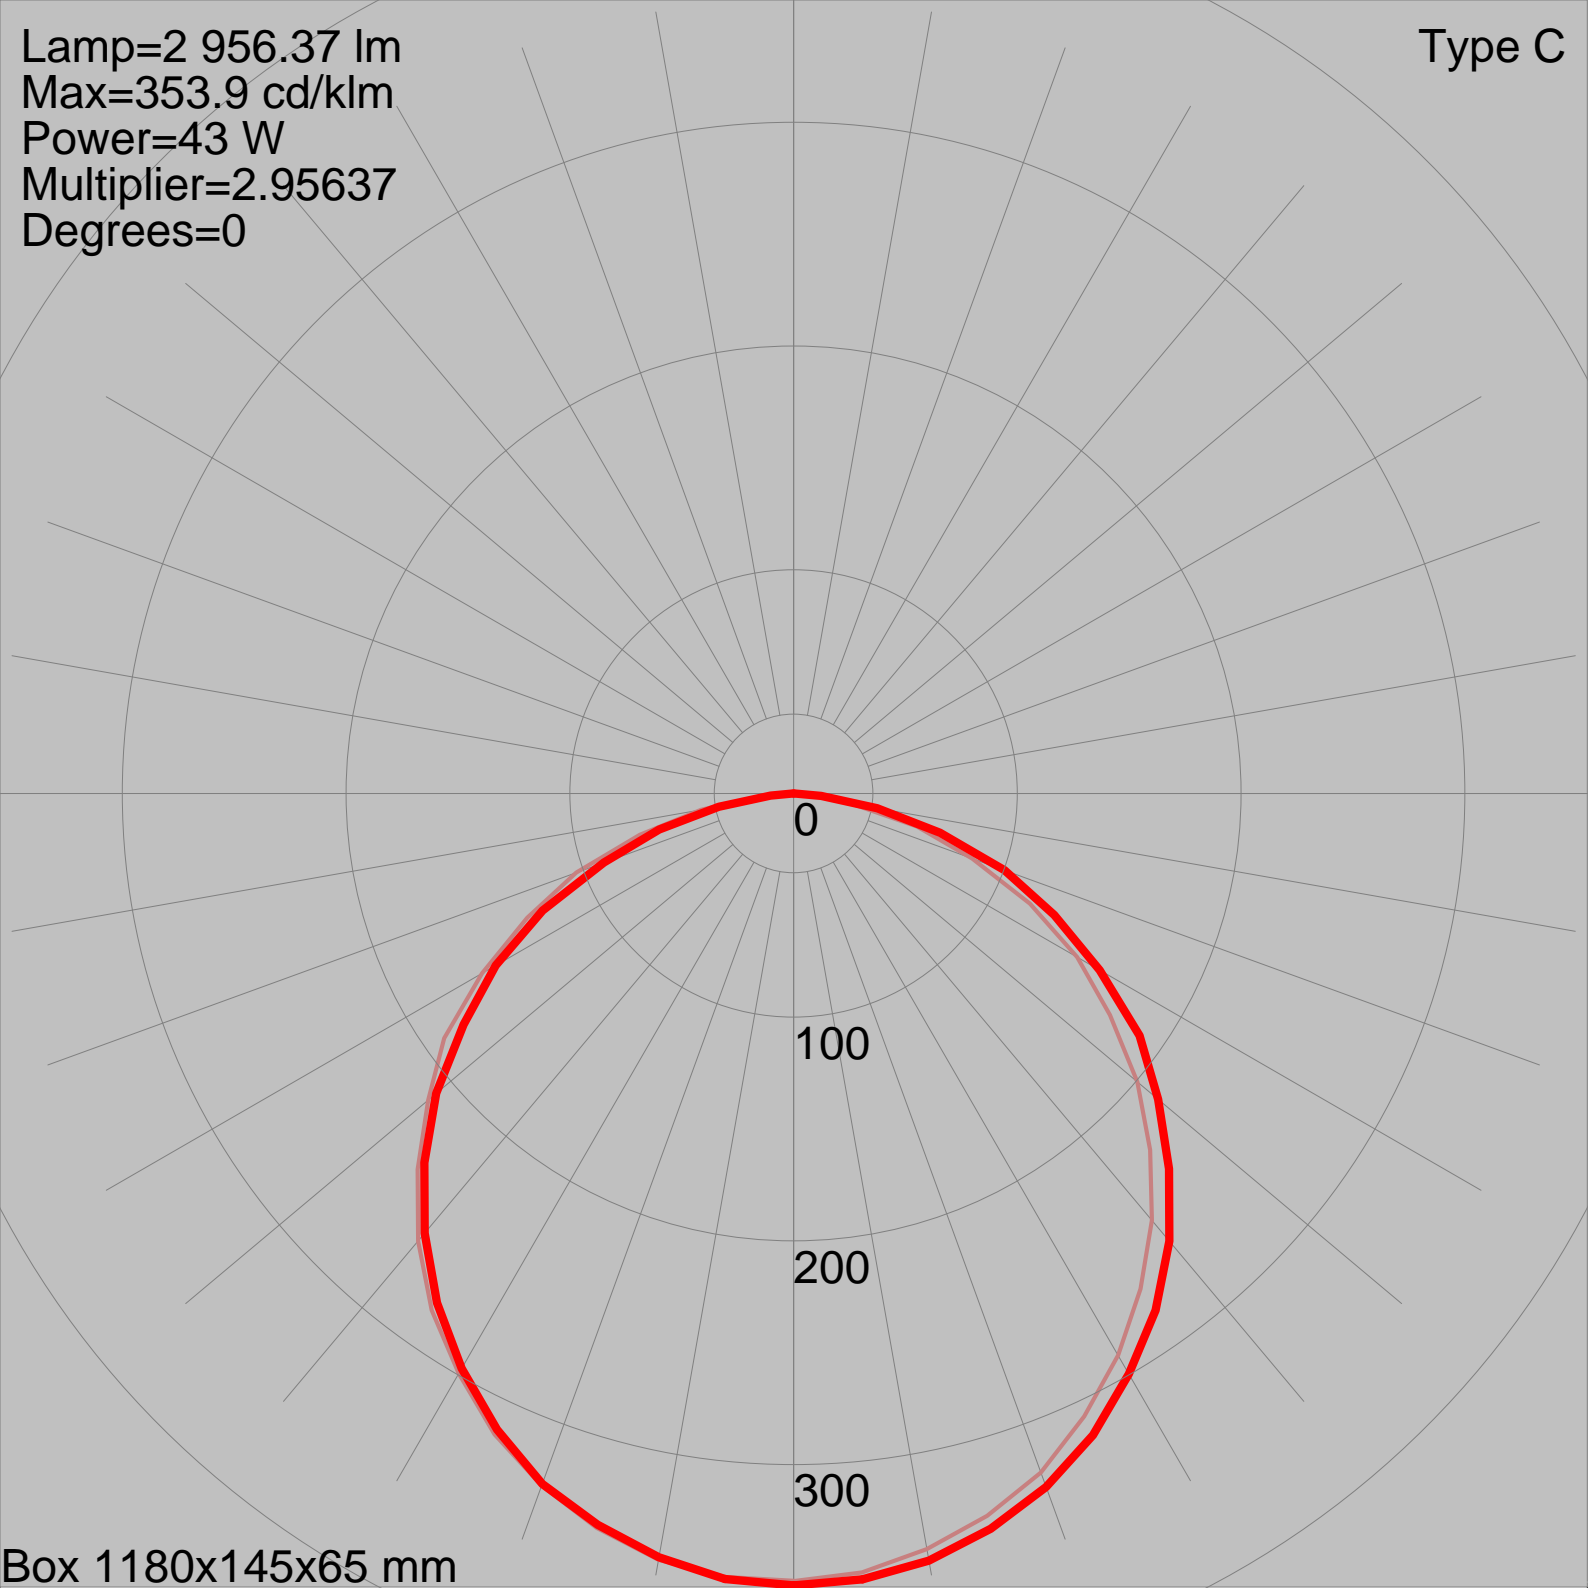

Type C

Lamp=2 956.37 lm
Max=353.9 cd/klm
Power=43 W
Multiplier=2.95637
Degrees=0

Box 1180x145x65 mm

Manufacturer: PowerLed
Luminaire catalog: AERO45C
Luminaire: AERO45C