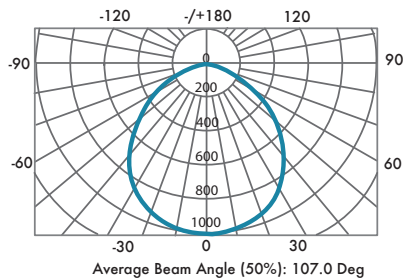

PowerLed (UK) Ltd
Orion House
Calleva Park
Aldermaston
Berkshire
RG7 8SN

Contact:
Tel: 0118 9703856
enquiries@powerled.uk.com
www.powerled.uk.com

TYRO

LED SLIM BATTEN

Mechanical Diagrams

Photometrics

Height	E ave, Emax	Angle: 107.08deg	Diameter
1m	174.9, 550.0lx		277.78cm
2m	43.74, 137.5lx		555.56cm
3m	19.44, 61.11lx		833.35cm
4m	10.93, 34.38lx		1111.13cm
5m	6.998, 22.00lx		1388.91cm