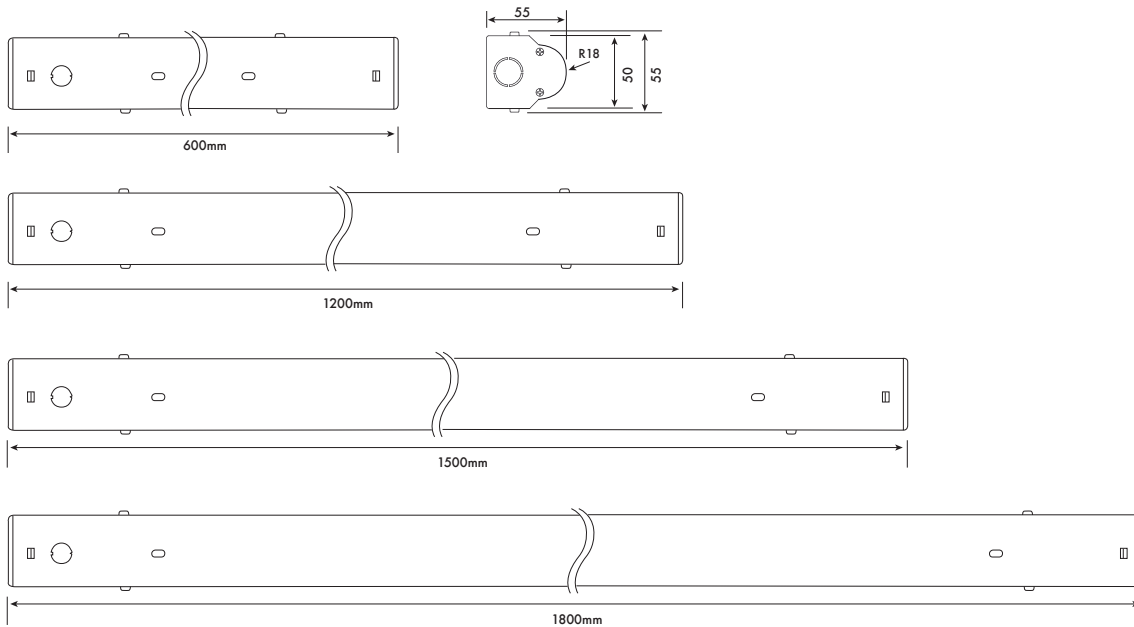

PowerLed (UK) Ltd
Orion House
Calleva Park
Aldermaston
Berkshire
RG7 8SN

Contact:
Tel: 0118 9703856
enquiries@powerled.uk.com
www.powerled.uk.com

TYRO

LED SLIM BATTEN

Mechanical Diagrams

Photometrics

Height	E ave, Emax	Angle: 107.08deg	Diameter
1m	174.9, 550.0lx		277.78cm
2m	43.74, 137.5lx		555.56cm
3m	19.44, 61.11lx		833.35cm
4m	10.93, 34.38lx		1111.13cm
5m	6.998, 22.00lx		1388.91cm