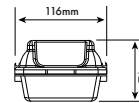

ORRA

LED LIGHT BATTEN

Mechanical Diagrams

SINGLE

TWIN

HIGH OUTPUT TWIN

PowerLed (UK) Ltd
Orion House
Calleva Park
Aldermaston
Berkshire
RG7 8SN

Contact:
Tel: 0118 9703856
enquiries@powerled.uk.com
www.powerled.uk.com