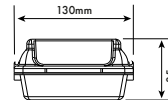

### Mechanical Diagrams

SINGLE

TWIN

HIGH OUTPUT TWIN

PowerLed (UK) Ltd  
Orion House  
Calleva Park  
Aldermaston  
Berkshire  
RG7 8SN

Contact:  
Tel: 0118 9703856  
enquiries@powerled.uk.com  
www.powerled.uk.com