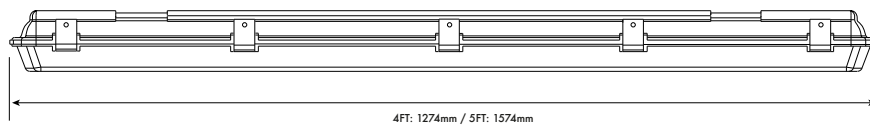

ORRA

LED LIGHT BATTEN

Mechanical Diagrams

SINGLE

TWIN