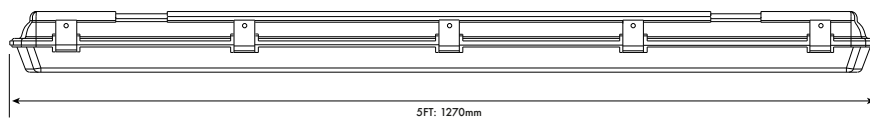

### Mechanical Diagrams

SINGLE

TWIN

HIGH OUTPUT TWIN

PowerLed (UK) Ltd  
Orion House  
Calleva Park  
Aldermaston  
Berkshire  
RG7 8SN

Contact:  
Tel: 0118 9703856  
enquiries@powerled.uk.com  
www.powerled.uk.com