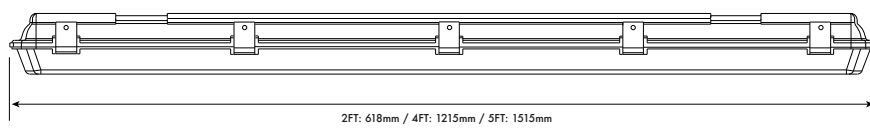

HIGH OUTPUT TWIN