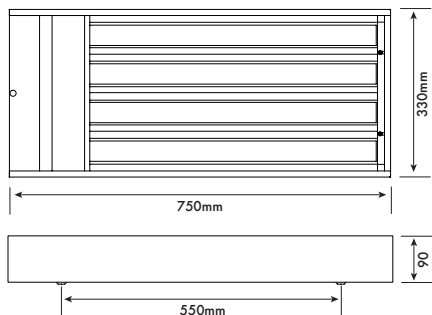

LOWBAY

LED Low Bay

Mechanical Diagrams

LOWBAY 8050K & LOWBAY 12050K