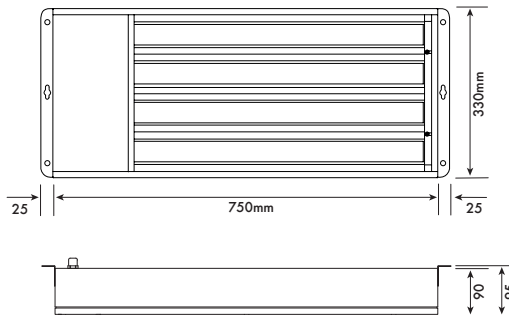

### LOWBAY SPECIFICATION

Model Number	LOWBAY 8050K	LOWBAY 12050K	LOWBAY 120 + IP54*	LOWBAY 180 + IP54*
Fitting Colour	White	White	White	White
Input Voltage	220-240V	220-240V	220-240V	220-240V
Power Consumption	77W	120W	120W	180W
Lumens	6400lm	9600lm	13840lm	20160lm
Colour (K)	5000	5000	5000	5000
Lumen Field Angle	95°	95°	95°	95°
Working Temperature	-20°C ~ +35°C	-20°C ~ +35°C	-20°C ~ +35°C	-20°C ~ +35°C
CRI	80	80	80	80
Weight	5300g	5800g	7980g	7980g
Dimensions	750 x 330 x 90mm	750 x 330 x 90mm	800 x 330 x 90mm	800 x 330 x 90mm

## Photometric

Flux out: 4720 lm

Height	Eave, Emax	Angle: 94.42deg	Diameter
1m	1837, 4585lx		216.06cm
2m	459.2, 1146lx		432.13cm
3m	204.1, 509.4lx		648.19cm
4m	114.8, 286.5lx		864.26cm
5m	73.47, 183.4lx		1080.32cm