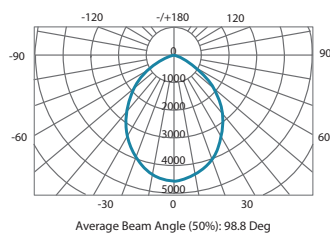

## Mechanical Diagrams

LOWBAY 8050K & LOWBAY 12050K

LOWBAY 120 + IP54 & LOWBAY 180 + IP54

## Photometric

Flux out: 4720 lm

Height	Eave, Emax	Angle: 94.42deg	Diameter
1m	1837, 4585lx		216.06cm
2m	459.2, 1146lx		432.13cm
3m	204.1, 509.4lx		648.19cm
4m	114.8, 286.5lx		864.26cm
5m	73.47, 183.4lx		1080.32cm