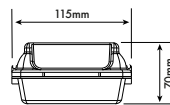

Contact:
Tel: 0118 9703856
enquiries@powerled.uk.com
www.powerled.uk.com

ORRA-B

LED LIGHT BATTEN

Mechanical Diagrams

SINGLE

TWIN

PowerLed (UK) Ltd
Orion House
Calleva Park
Aldermaston
Berkshire
RG7 8SN

Contact:
Tel: 0118 9703856
enquiries@powerled.uk.com
www.powerled.uk.com