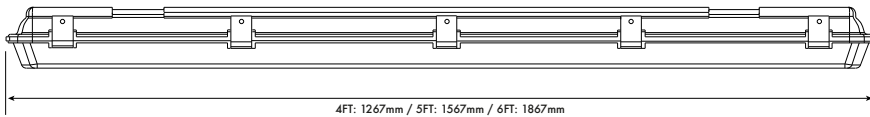

Contact:
Tel: 0118 9703856
enquiries@powerled.uk.com
www.powerled.uk.com

ORRA-B

LED LIGHT BATTEN

Mechanical Diagrams

SINGLE

TWIN

PowerLed (UK) Ltd
Orion House
Calleva Park
Aldermaston
Berkshire
RG7 8SN

Contact:
Tel: 0118 9703856
enquiries@powerled.uk.com
www.powerled.uk.com