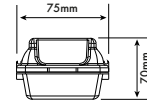

Contact:
Tel: 0118 9703856
enquiries@powerled.uk.com
www.powerled.uk.com

ORRA-B

LED LIGHT BATTEN

Mechanical Diagrams

SINGLE

TWIN

PowerLed (UK) Ltd
Orion House
Calleva Park
Aldermaston
Berkshire
RG7 8SN

Contact:
Tel: 0118 9703856
enquiries@powerled.uk.com
www.powerled.uk.com