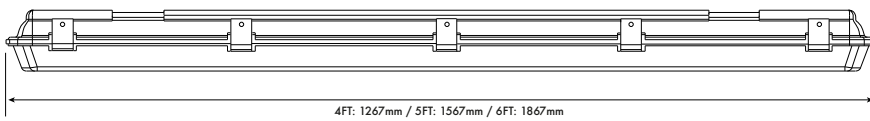

Contact:
Tel: 0118 9703856
enquiries@powerled.uk.com
www.powerled.uk.com

ORRA-B

LED LIGHT BATTEN

Mechanical Diagrams

SINGLE

TWIN

PowerLed (UK) Ltd
Orion House
Calleva Park
Aldermaston
Berkshire
RG7 8SN

Contact:
Tel: 0118 9703856
enquiries@powerled.uk.com
www.powerled.uk.com