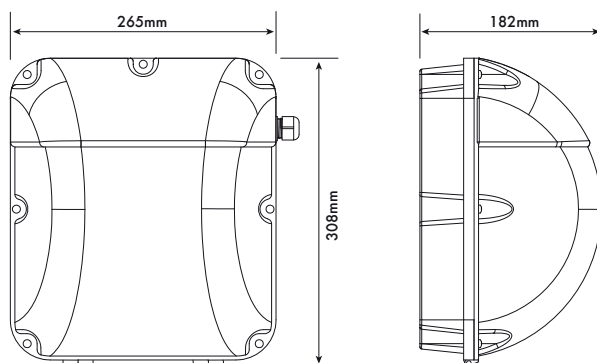

Mechanical Diagrams

PowerLed (UK) Ltd
Orion House
Calleva Park
Aldermaston
Berkshire
RG7 8SN

Contact:
Tel: 0118 9703856
enquiries@powerled.uk.com
www.powerled.uk.com