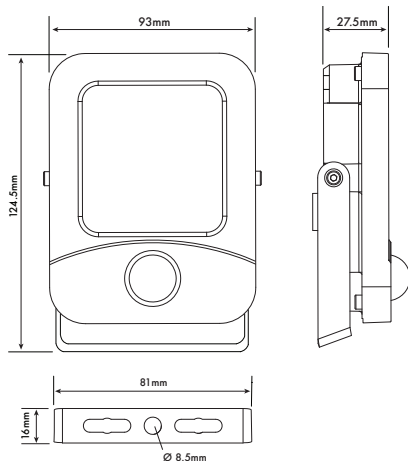

FLEX-PIR

LED Remote Control Floodlight

Mechanical Diagrams

FLEX-PIR10