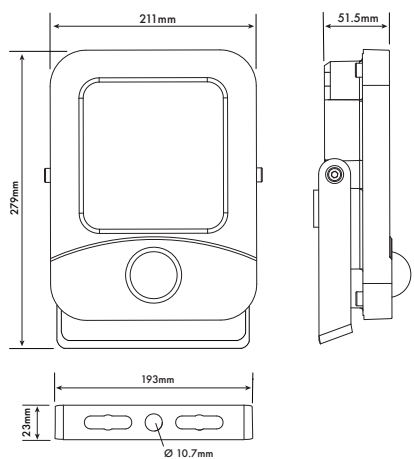

FLEX-PIR70