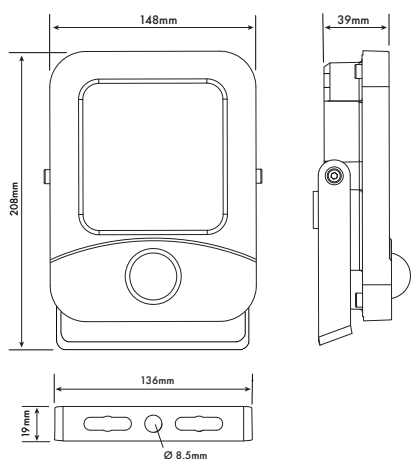

FLEX-PIR30