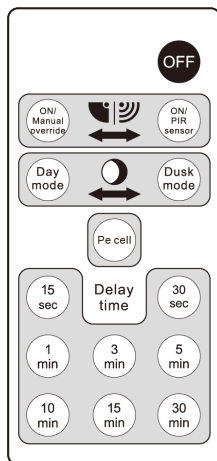

REMOTE CONTROLLER

PowerLed
Orion House
Calleva Park
Aldermaston
Berkshire
RG7 8SN

Contact:
Tel: 0118 9703856
enquiries@powerled.uk.com
www.powerled.uk.com