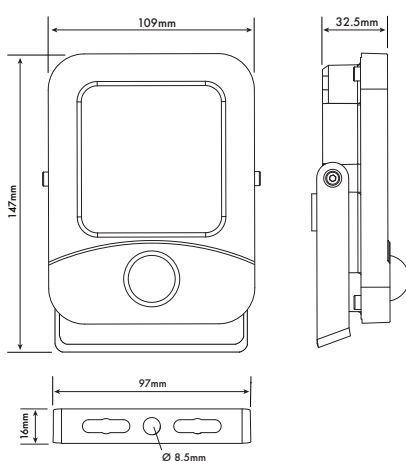

FLEX-PIR20