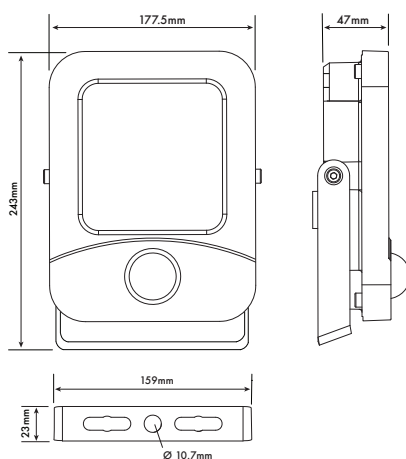

FLEX-PIR50