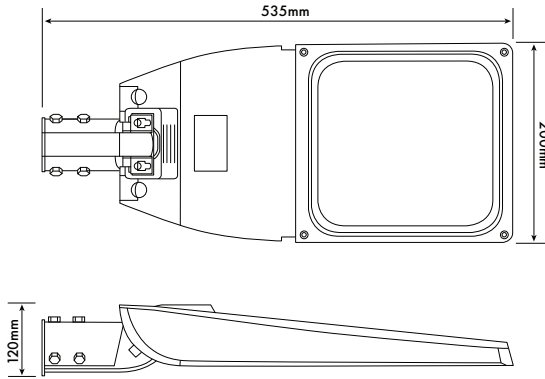

STREET & PATHFINDER

High Lumen LED Street & Path Lights

Mechanical Diagrams

PATHFINDER40 & PATHFINDER60