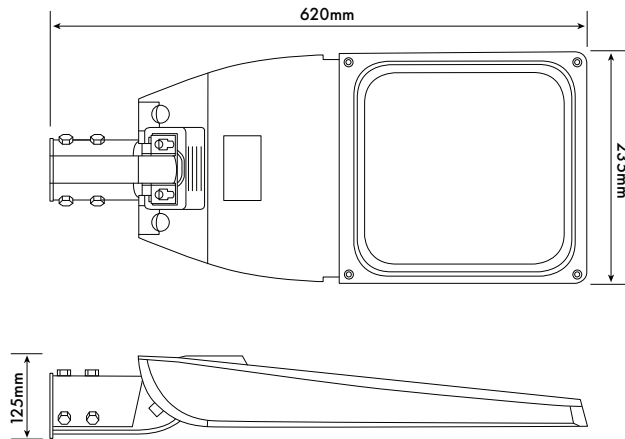

PATHFINDER80 & STREET100