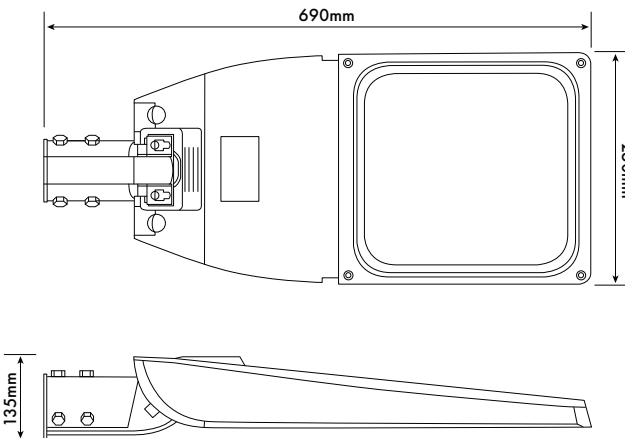

#### STREET100, STREET120 & STREET150 SPECIFICATION

Part Code	STR-100	STR-120	STR-150
Input Voltage	90 ~ 305VAC		
Input Frequency	50/60Hz		
Power Factor	>0.95		
Input Power	100W	120W	150W
Fitting Colour	Graphite Grey		
Lumen Output	16000lm	>19200lm	>24000lm
CRI	>70		
Colour (K)	5700K Standard - other CCT's available 2700K - 6000K		
Efficacy	160lm/W		
Operating Temperature	-30°C ~ +50°C		
Weight	7.8Kg	9Kg	9Kg
Dimensions	620 x 235 x 125 mm	690 x 260 x 130mm	690 x 260 x 130mm

## High Lumen LED Street & Path Lights

Mechanical Diagrams

PATHFINDER40 & PATHFINDER60

PATHFINDER80 & STREET100

STREET120 & STREET150

PowerLed  
Orion House  
Calleva Park  
Aldermaston  
Berkshire  
RG7 8SN